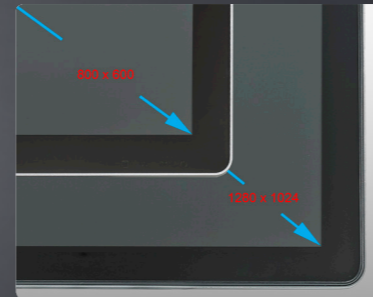

Various resolutions with different monitor size available.