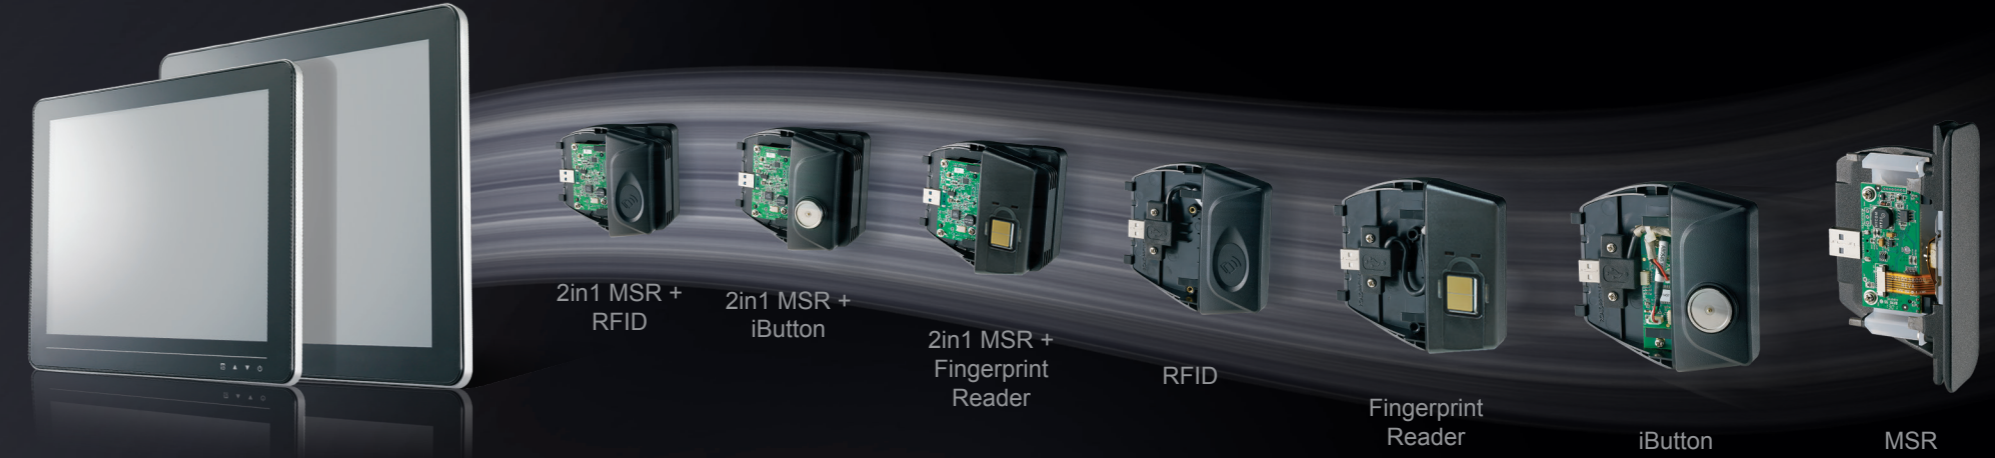

# AerMonitor

We aim to exceed your expectations by providing high quality, reliable products with state of the art designs.

AerMonitor is a slim and elegant monitor that is offered with 12, 13, 15, 17 inch display options. It can either be wall mounted, or combined with a base or pole, giving a high level of flexibility that allows store owners to create the ideal system for specific application. The modular design features also ensures high serviceability and reliability.

## Add-on Devices

All AerMonitor add-on devices use a USB interface for reliability, simple installation and maintenance.

USB I/O is on the right side of the display

## Features

OSD Controls: Display brightness, display power on/off

Power On/Off button & Status LED indicator for 13inch monitor

The adaptor is hidden inside the op

One-step operation for quick access to the add-on devices

## Installation

Panel PC with integrated 12inch pole-type 2nd display

Panel PC with 12inch Aer-arm 2nd display

AerPOS with 12inch bracket 2nd display

Dual-Pole with 12inch & 15inch 2nd display

12.1inch Display	13.3inch Display	15inch Display	17inch Display
 <ul style="list-style-type: none"> <li>• 2 Resolution: 800 x 600, 1024 x 768</li> <li>• 3 Brightness: 330, 420, 450 nits</li> </ul>	 <ul style="list-style-type: none"> <li>• Resolution: 1366 x 768</li> <li>• Ratio: 16 : 10</li> </ul>	 <ul style="list-style-type: none"> <li>• Resolution: 1024 x 768</li> <li>• 2 Brightness: 350, 450 nits</li> </ul>	 <ul style="list-style-type: none"> <li>• Resolution: 1280 x 1024</li> <li>• 2 Touch Panel: Resistive &amp; P-Cap</li> </ul>