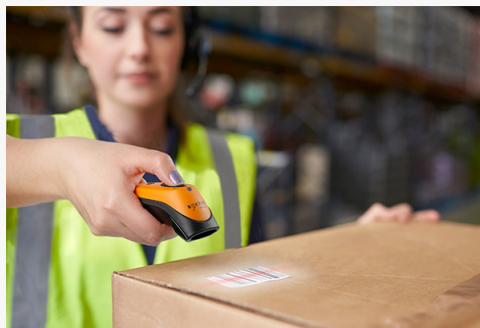

Features

- **Bluetooth® Wireless Technology** - Compatible with iOS, Android and Windows devices with typical Bluetooth range of 30 meters (98 feet), class 2.
- **Certified by Apple® for iOS devices** - Guaranteed Compatibility - With our SDK integrated in over 700+ applications, Socket Mobile scanners are one of the most natively integrated scanners available today. Socket Mobile Scanners can work as a keyboard and are 100% compatible with any application out-of-the-box in HID (keyboard emulation) mode.
- **Compatible with all Android and Windows devices and applications**
- **Scanning** - Fast 2D & 1D barcode scanning with highly visible and safe LED aimer and omni-directional ability, allowing intuitive rapid scanning. Scans OCR A&B fonts, OCR USC, OCR passport and OCR MICR (E13B) fonts.
- **LED Aimer** - Bright, rectangular illumination field with LED pointer for precise aiming.
- **Decoding Ability** - Reads damaged and poorly printed barcodes.
- **Exceptional Ergonomics** - Small, light and fits perfectly in the hand for comfortable use over extended periods of time.
- **Rugged Design** - Protection rating of IP54 for dust and water splashing protection. Withstands multiple drops to concrete and repeated tumbles.
- **Long-Lasting Battery** - Power to last over 16 hours.
- **User Indicators** - Intuitive LEDs, Bluetooth connection, battery level and scanning status.
- **User Feedback** - Audible tones and vibrator.
- **Protective Material** - Made with antimicrobial additives to help protect against harmful bacteria and easy to clean.
- **Application Integration** - Socket Mobile's Capture SDK enables easy integration in your applications to improve business productivity with fast, efficient and reliable data transfer over Bluetooth wireless technology.
- **Wearable** - Includes lanyard/belt clip. Holster and Durable Retractable Clip available (sold separately).
- **Designed and Assembled in the USA**
- **Developer Support Available** - The Capture SDK is available with subscription.
- **1-Year Warranty**