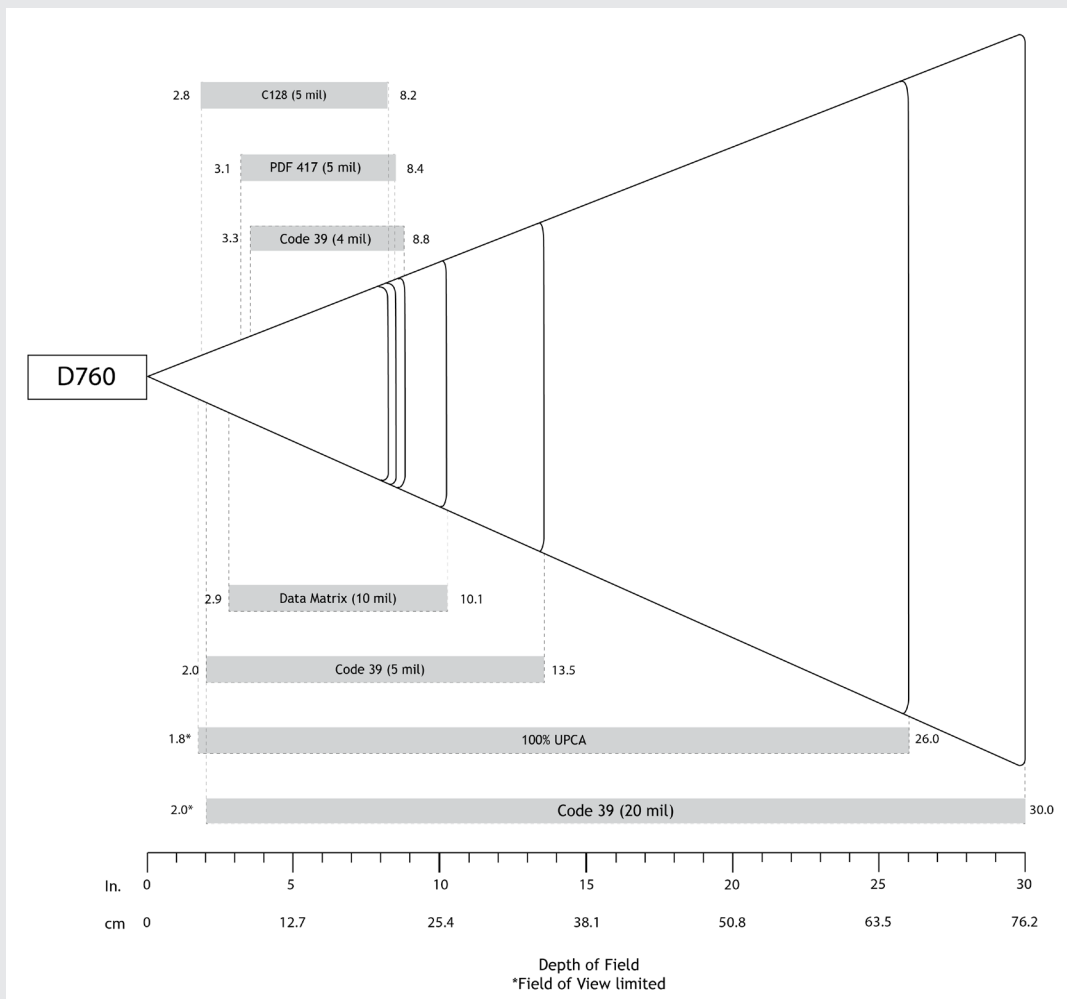

Default Barcode Symbologies:	<p>1D Symbologies: Codabar, Code 39, Code 93, Code 128, EAN-13/JAN, EAN-8/JAN, GS1 Databar, GS1 Databar Expanded, GS1 Databar Limited, GS1-128, Interleaved 2 of 5, ISBT 128, UPC A, UPC EO</p> <p>2D Symbologies: Aztec, Data Matrix, Maxicode, Micro PDF417, PDF417</p> <p>Postal Codes: Australia Post</p> <p>OCR Typeface: OCR B Passport - 2 lines</p>
Supported Barcode Symbologies:	<p>1D Symbologies: Bookland EAN, Chinese 2 of 5, Codabar, Code 11, Code 39, Code 93, Code 128, Composite CC-A/B, Composite CC-C, Composite TLC, Discrete 2 of 5, EAN-13/JAN, EAN-8/JAN, GS1 Databar, GS1 Databar Expanded, GS1 Databar Limited, GS1-128, Interleaved 2 of 5, ISBT 128, ISSN EAN, Matrix 2 of 5, MSI, UPC/EAN/JAN, UPC A, UPC EO</p> <p>2D Symbologies: Aztec, Data Matrix, Maxicode, Micro PDF417, MicroQR, PDF417, QR Code</p> <p>Postal Codes: Australia Post, Han Xin, Japan Postal, KIX Code, Maxicode, Netherlands, UPU FICS Posta, US Planet, US Postnet, USPS 4CB/One Code/Intelligent Mail</p> <p>OCR Typeface: OCR-A, OCR-B, MICR-E13B, US currency serial number</p>
Scan Angle:	42° (Horizontal) - 28° (Vertical)
Sensor Resolution:	640 horizontal x 400 vertical pixels
Print Contrast:	Down to 25%-20%

Reading Distance:

4.6 to 76.2 cm (1.8 to 30.0 in.) Depends on barcode size, symbology, label media

Decode Ranges:

	Near	Far
4 mil Code 39	3.3 in/8.4 cm	8.8 in/22.4 cm
5 mil Code 128	2.8 in/7.1 cm	8.2 in/20.8 cm
5 mil Code 39	2.0 in/5.08 cm	13.5 in/34.3 cm
10 mil Data Matrix	2.9 in/7.4 cm	10.1 in/25.7 cm
100% UPC A	1.8 in/4.6 cm*	26.0 in/66.0 cm
20 mil Code 39	2.0 in/5.08 cm*	30.0 in/76.2 cm