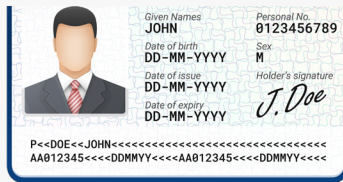

DURASCAN® D760

2D/1D Imager

Passport Reader

OCR-A / OCR-B / MICR E13B

Ergonomic, Elegant and Rugged 2D/1D Scanner & Passport Reader

The DuraScan D760 is a 2D/1D barcode scanner and passport reader with Bluetooth® wireless technology and a highly durable exterior. Built strong for applications in warehouses, outdoor distribution and industrial manufacturing conditions. Scanning 2D/1D barcodes and MRZ/passports, travel merchants need only one device to scan the purchased items and the passport. The scanner's IP54-rated outer casing withstands dust and water splashes, ruggedized for drop protection. Its antimicrobial material is easy to clean, helping protect from germs picked up from daily use. The D760 works perfectly in travel industries, including automotive, healthcare, logistics, and more. Its ergonomic design and light weight fit comfortably in the hand for all day use.