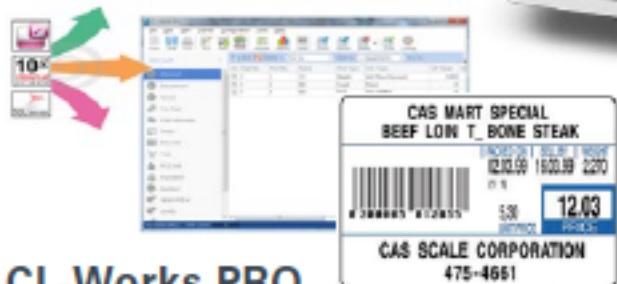

CL3000 Label Printing Scale

→ speed keys 72 (x 2 double-click) → memory capacity: 10,000 PLU's & 1,000 Ingredients → communication network (TCP/IP/Ethernet) → PC software → barcode & label formats (45 fixed & 20 free format) → graphic LCD display → various interface connections

CL3000-B
Non-Pole Version

CL3000-P
Pole Version

10,000 PLUs & 1,000 Ingredients

Wired Network – TCP/IP/Ethernet

Barcode & Label Formats
– 45 fixed and 20 free format

APPROVAL
PENDING

CL-Works PRO
Scale Management Software