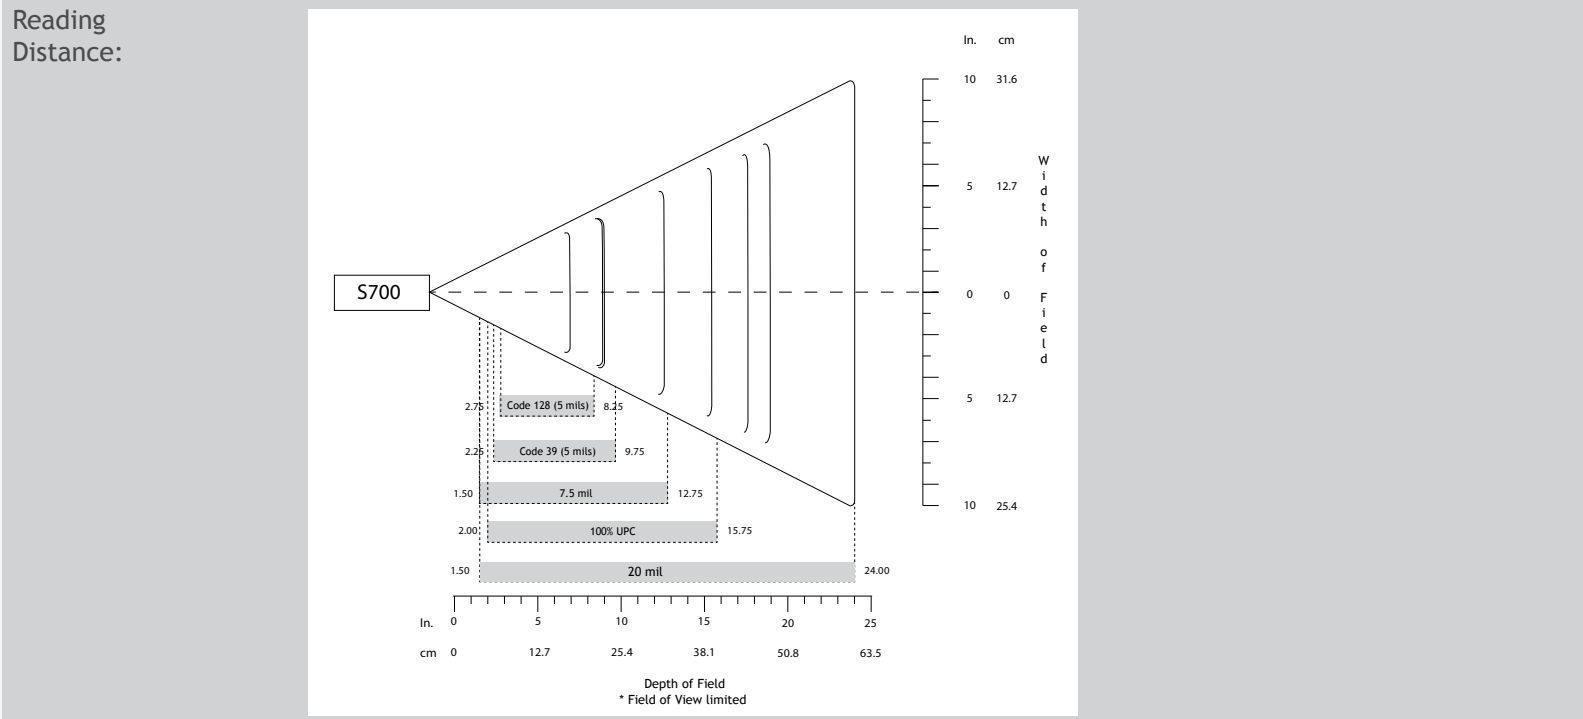

Default Barcode Symbologies:	Code 39, Code 128, EAN-13/JAN, EAN-8/JAN, GS1 Databar, GS1 Databar Expanded, GS1 DataBar Limited, GS1-128, Interleaved 2 of 5, UPC A, UPC E0
Supported Barcode Symbologies:	Bookland EAN, Chinese 2 of 5, Codabar, Code 11, Code 39, Code 93, Code 128, EAN-13/JAN, EAN-8/JAN, GS1 Databar, GS1 Databar Expanded, GS1 DataBar Limited, GS1-128, Interleaved 2 of 5, ISBT 128, Korean 3 of 5, Matrix 2 of 5, MSI, Plessey, UPC A, UPC E0, UPC E1
Scan Angle:	53°
Optical Resolution:	4 mil/0.1mm
Print Contrast:	30% minimum